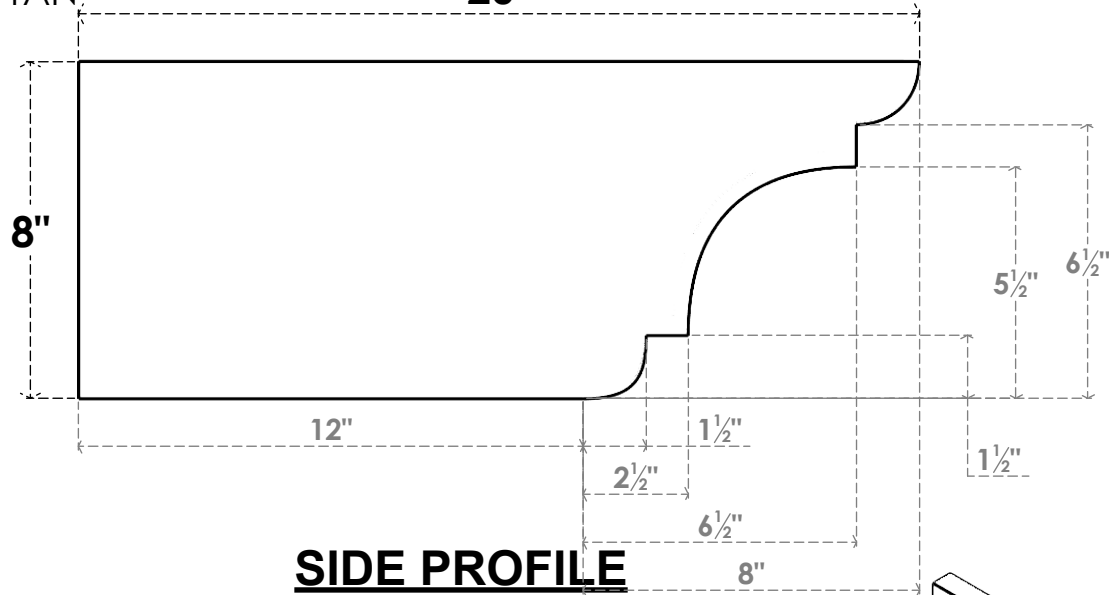

ITEM NUMBER: RFTURO040X08000X20000X008NEB00RCPR

4"W X 8"H X 20"L TIMBERTHANE ROUGH CEDAR NEW BRIGHTON FAUX WOOD OPEN RAFTER TAIL, 8"L END, PRIMED TAN

ISOMETRIC

GENERATED DATE : 03/02/2023

EKENA MILLWORK
 2300 WEST MAIN ST.
 CLARKSVILLE, TX 75426
 TOLL FREE: 866-607-0453
 WWW.EKENAMILLWORK.COM

NOTES

1. INSTALLATION TO BE COMPLETED IN ACCORDANCE WITH MANUFACTURER'S SPECIFICATIONS.
2. DRAWING MAY NOT BE TO SCALE
3. THIS DRAWING IS INTENDED FOR DESIGN AND PLANNING PURPOSES ONLY.
4. ALL INFORMATION CONTAINED HEREIN WAS CURRENT AT THE TIME OF DEVELOPMENT BUT MUST BE REVIEWED AND APPROVED BY THE PRODUCT MANUFACTURER TO BE CONSIDERED ACCURATE.
5. TIMBERTHANE ARCHITECTURAL PRODUCTS ARE MADE FROM HIGH DENSITY URETHANE AND COME FACTORY PRIMED