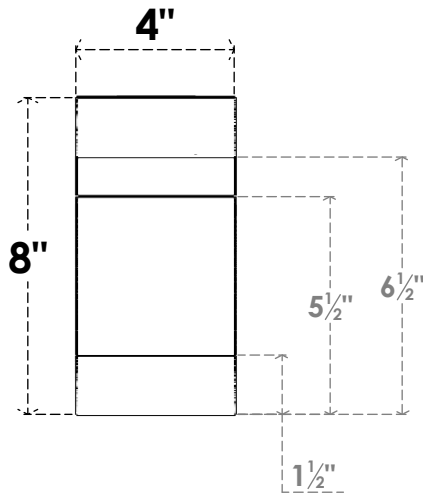

ITEM NUMBER: RFTURO040X08000X20000X008NEB00RCPR

4"W X 8"H X 20"L TIMBERTHANE ROUGH CEDAR NEW BRIGHTON FAUX WOOD OPEN RAFTER TAIL, 8"L END, PRIMED TAN

ISOMETRIC

GENERATED DATE : 03/02/2023

EKENA MILLWORK
 2300 WEST MAIN ST.
 CLARKSVILLE, TX 75426
 TOLL FREE: 866-607-0453
 WWW.EKENAMILLWORK.COM

NOTES

1. INSTALLATION TO BE COMPLETED IN ACCORDANCE WITH MANUFACTURER'S SPECIFICATIONS.
2. DRAWING MAY NOT BE TO SCALE
3. THIS DRAWING IS INTENDED FOR DESIGN AND PLANNING PURPOSES ONLY.
4. ALL INFORMATION CONTAINED HEREIN WAS CURRENT AT THE TIME OF DEVELOPMENT BUT MUST BE REVIEWED AND APPROVED BY THE PRODUCT MANUFACTURER TO BE CONSIDERED ACCURATE.
5. TIMBERTHANE ARCHITECTURAL PRODUCTS ARE MADE FROM HIGH DENSITY URETHANE AND COME FACTORY PRIMED