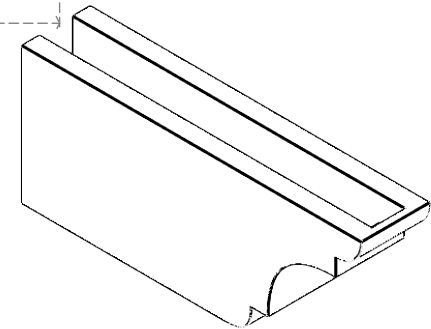

ITEM NUMBER: RFTURO040X08000X20000X008NEB00RCPR

4"W X 8"H X 20"L TIMBERTHANE ROUGH CEDAR NEW BRIGHTON FAUX WOOD OPEN RAFTER TAIL, 8"L END, PRIMED TAN

ISOMETRIC

GENERATED DATE : 03/02/2023

EKENA MILLWORK
 2300 WEST MAIN ST.
 CLARKSVILLE, TX 75426
 TOLL FREE: 866-607-0453
 WWW.EKENAMILLWORK.COM

NOTES

1. INSTALLATION TO BE COMPLETED IN ACCORDANCE WITH MANUFACTURER'S SPECIFICATIONS.
2. DRAWING MAY NOT BE TO SCALE
3. THIS DRAWING IS INTENDED FOR DESIGN AND PLANNING PURPOSES ONLY.
4. ALL INFORMATION CONTAINED HEREIN WAS CURRENT AT THE TIME OF DEVELOPMENT BUT MUST BE REVIEWED AND APPROVED BY THE PRODUCT MANUFACTURER TO BE CONSIDERED ACCURATE.
5. TIMBERTHANE ARCHITECTURAL PRODUCTS ARE MADE FROM HIGH DENSITY URETHANE AND COME FACTORY PRIMED